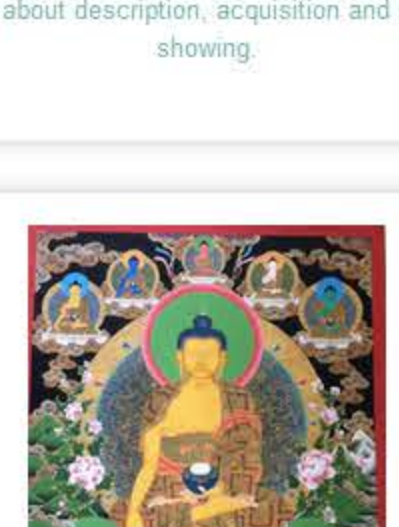

Sakyamuni

Approx. 3x5'

Investment Price: $3,500

Please call to inquire about description, acquisition and shipping or for a private showing.